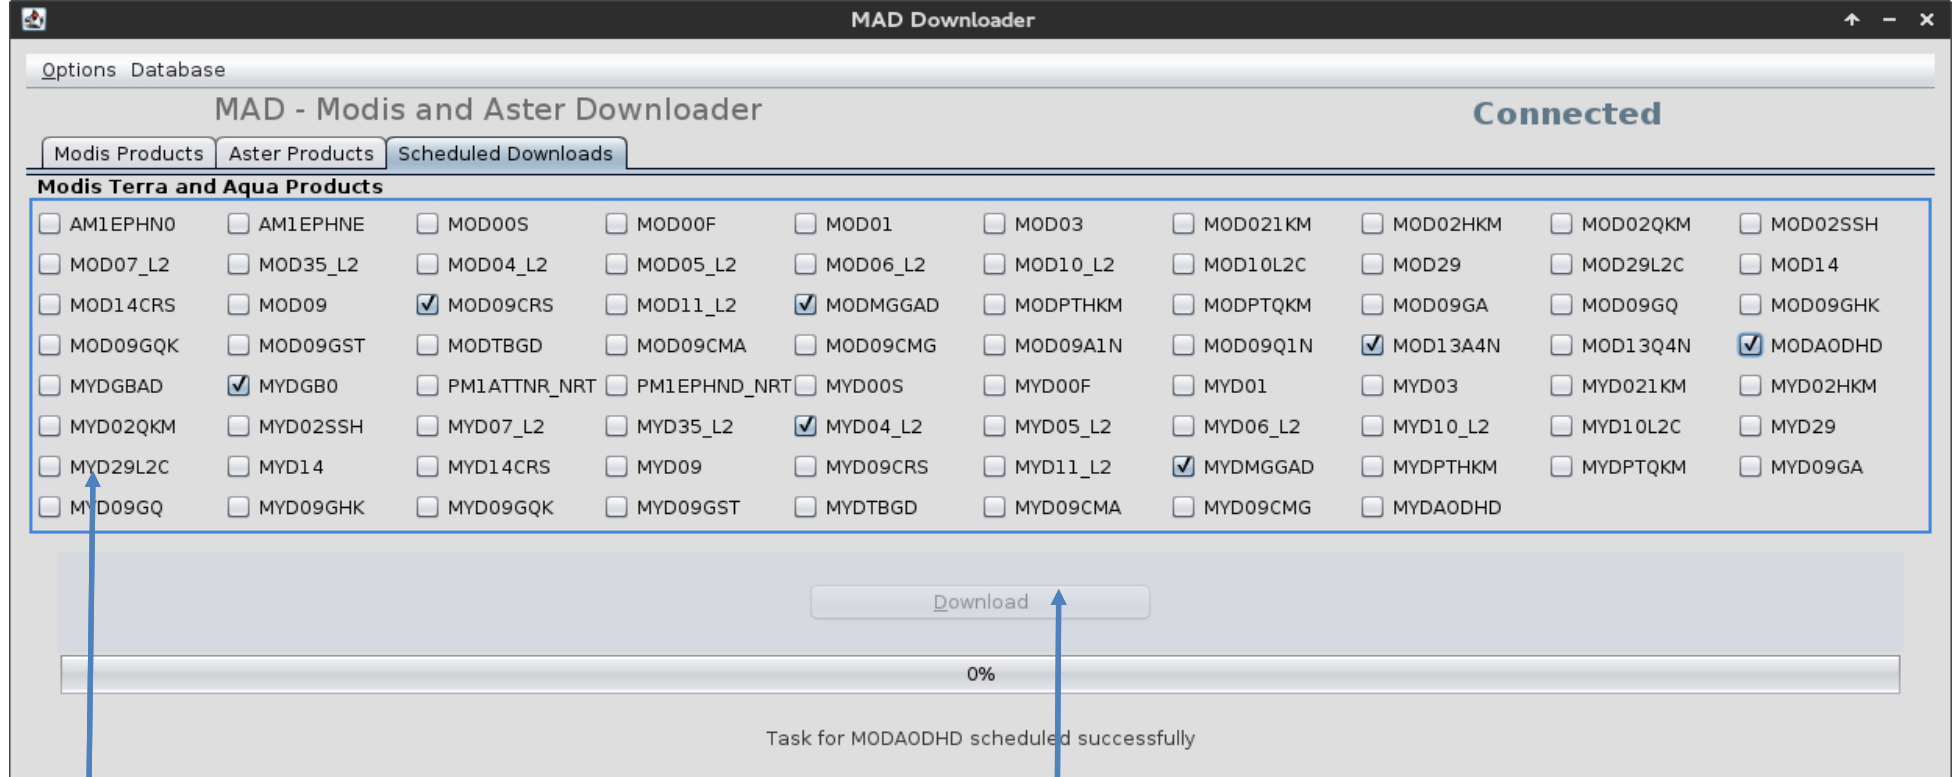

# MAD User Interface: Manual Mode

The screenshot displays the MAD Downloader interface. At the top, it says 'Options Database' and 'MAD - Modis and Aster Downloader'. There are three tabs: 'Modis Products', 'Aster Products', and 'Scheduled Downloads'. The 'Modis Products' tab is active, showing two columns of product buttons: 'Terra Products' and 'Aqua Products'. The 'Terra Products' column contains buttons for various MOD products, and the 'Aqua Products' column contains buttons for various MYD products. A 'Download' button is located below the product grids. Below the 'Download' button is a progress bar showing 70% completion and the text 'Downloading... Please Wait'.

Allows user to select data products (buttons automatically show the product description and sampling rates).

Download button connects MAD to the servers and starts saving data to the local repository.

# MAD User Interface: Auto Mode

Allows select and schedule downloads.

Download button connects MAD to the servers and starts saving data to the local repository in continuous mode as new data is available.